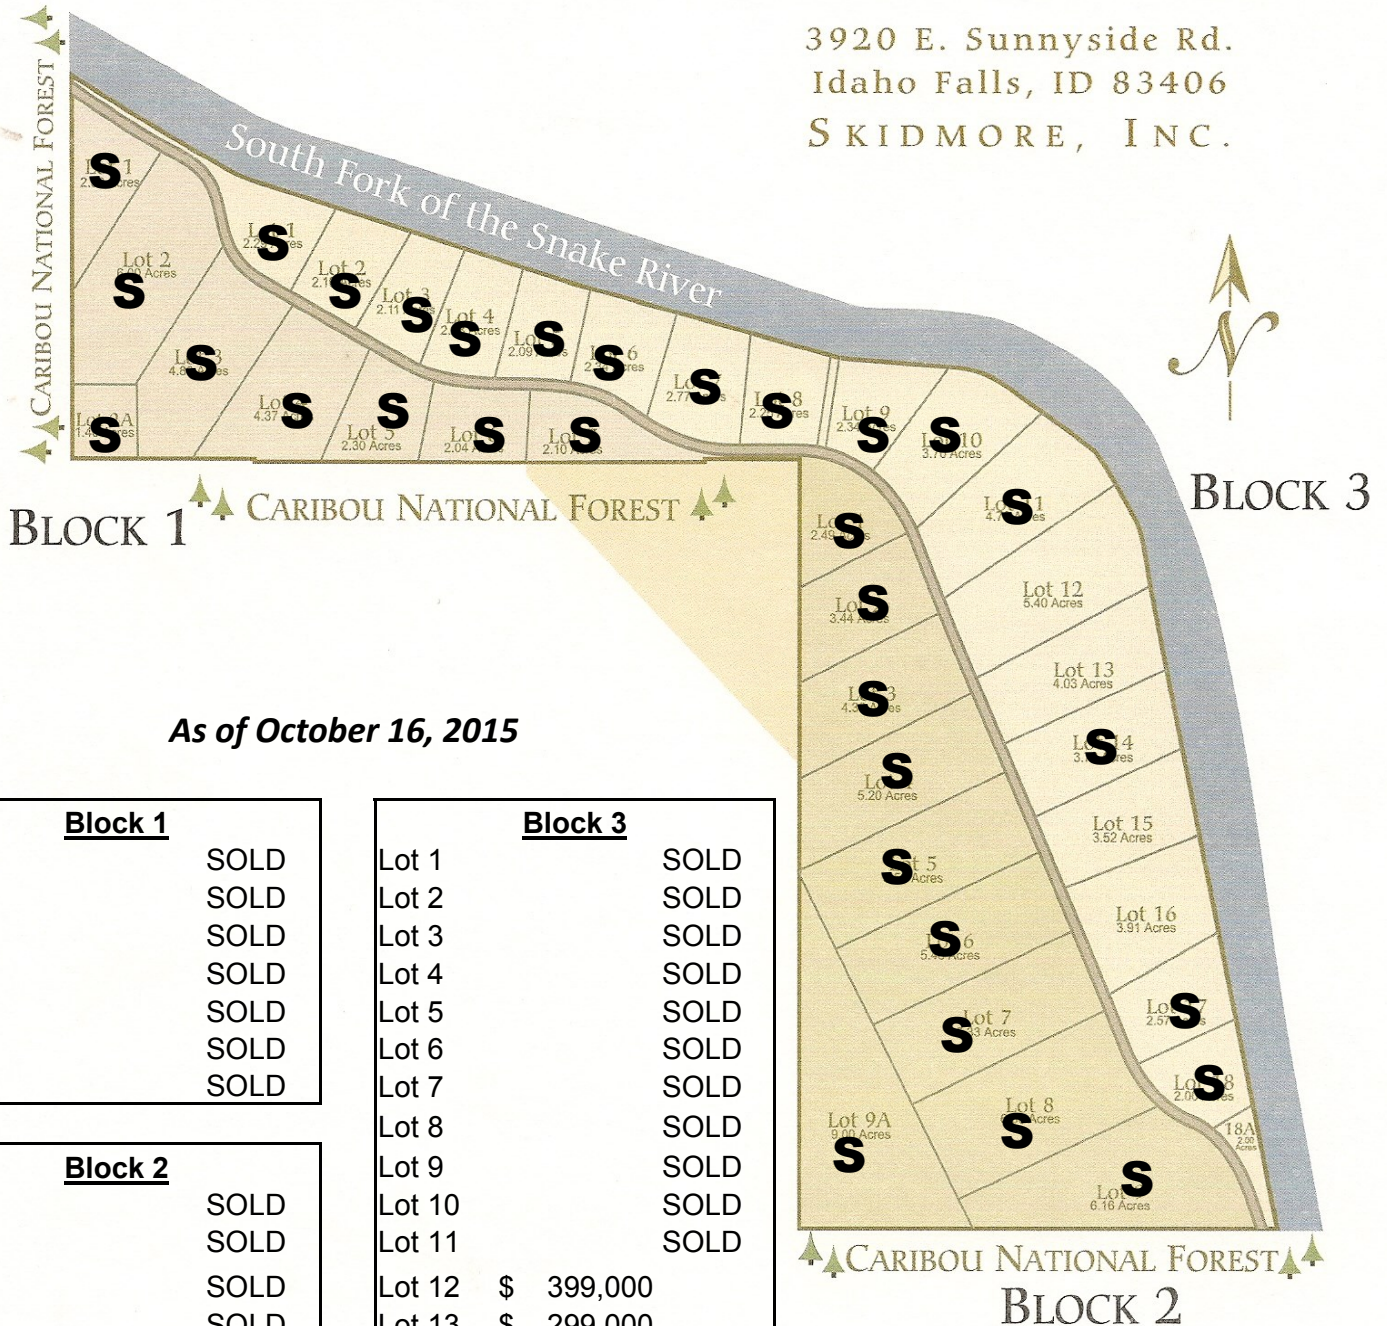

ON THE SOUTH FORK OF THE SNAKE RIVER

For Additional Information Contact:

RANDY SKIDMORE
DAVE SKIDMORE
BRETT SKIDMORE

(208) 529-3672

3920 E. Sunnyside Rd.
Idaho Falls, ID 83406
SKIDMORE, INC.

As of October 16, 2015

Block 1		
Lot 1		SOLD
Lot 2		SOLD
Lot 3		SOLD
Lot 4		SOLD
Lot 5		SOLD
Lot 6		SOLD
Lot 7		SOLD

Block 2		
Lot 1		SOLD
Lot 2		SOLD
Lot 3		SOLD
Lot 4		SOLD
Lot 5		SOLD
Lot 6		SOLD
Lot 7		SOLD
Lot 8		SOLD
Lot 9		SOLD

Block 3		
Lot 1		SOLD
Lot 2		SOLD
Lot 3		SOLD
Lot 4		SOLD
Lot 5		SOLD
Lot 6		SOLD
Lot 7		SOLD
Lot 8		SOLD
Lot 9		SOLD
Lot 10		SOLD
Lot 11		SOLD
Lot 12	\$	399,000
Lot 13	\$	299,000
Lot 14		SOLD
Lot 15	\$	275,000
Lot 16	\$	400,000
Lot 17		SOLD
Lot 18		SOLD